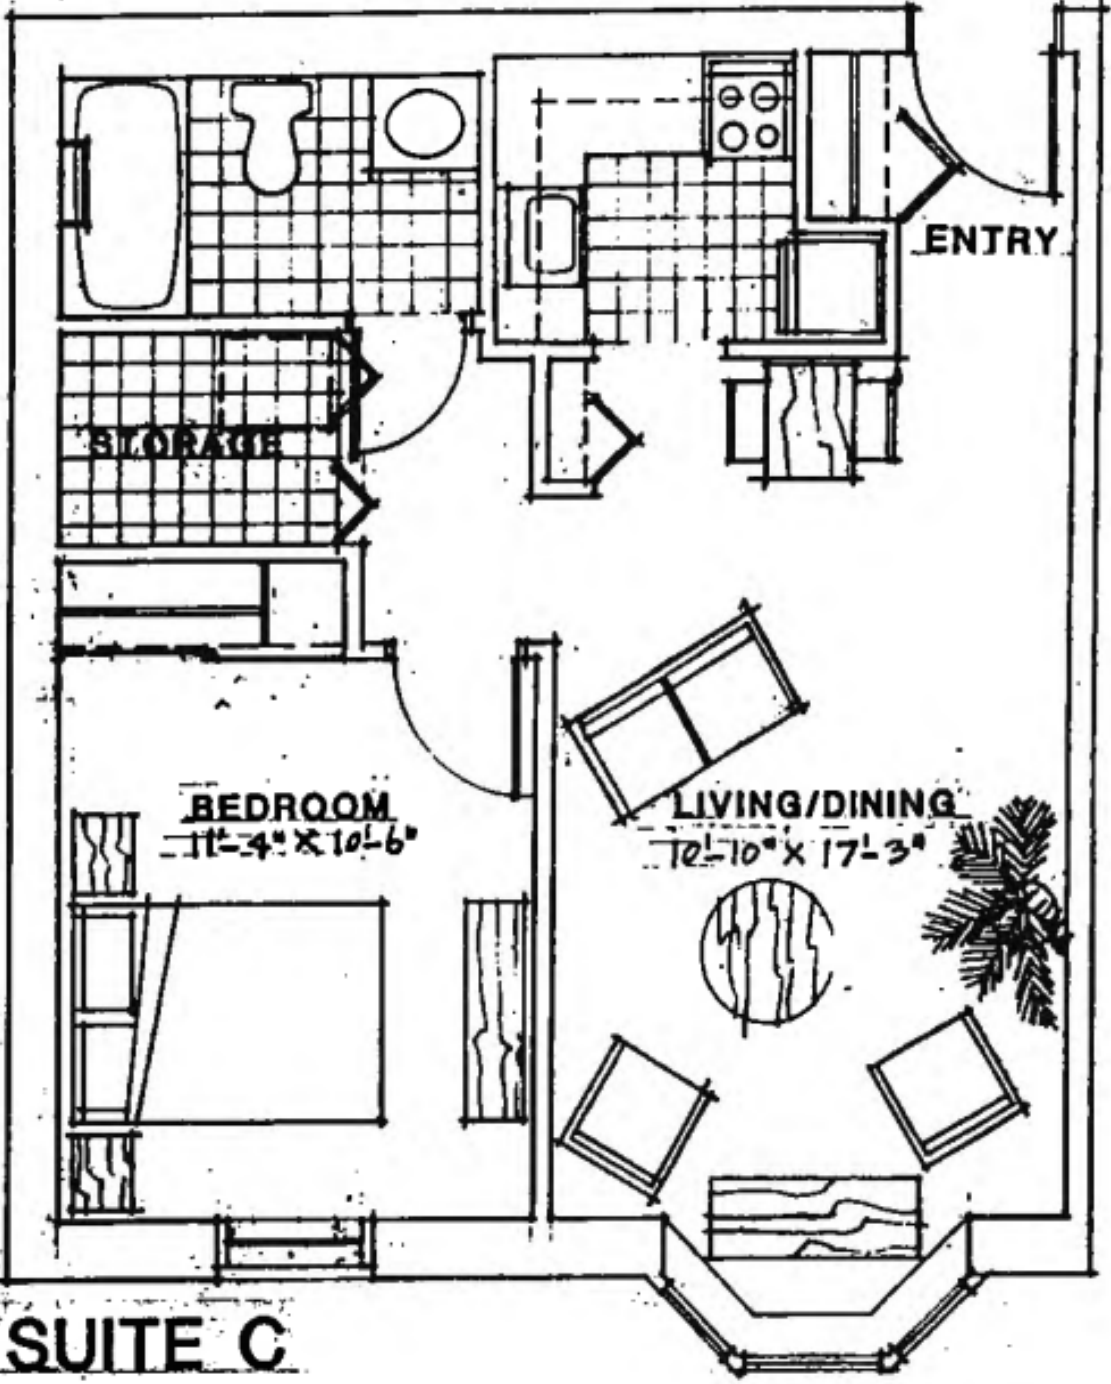

# Villa Cabrini Floor Plans

21'-5"

23'-8"

**SUITE C**  
(554 SQ. FT.)

**SUITE D**  
(HANDICAPPED SUITE).  
(648 SQ. FT.).