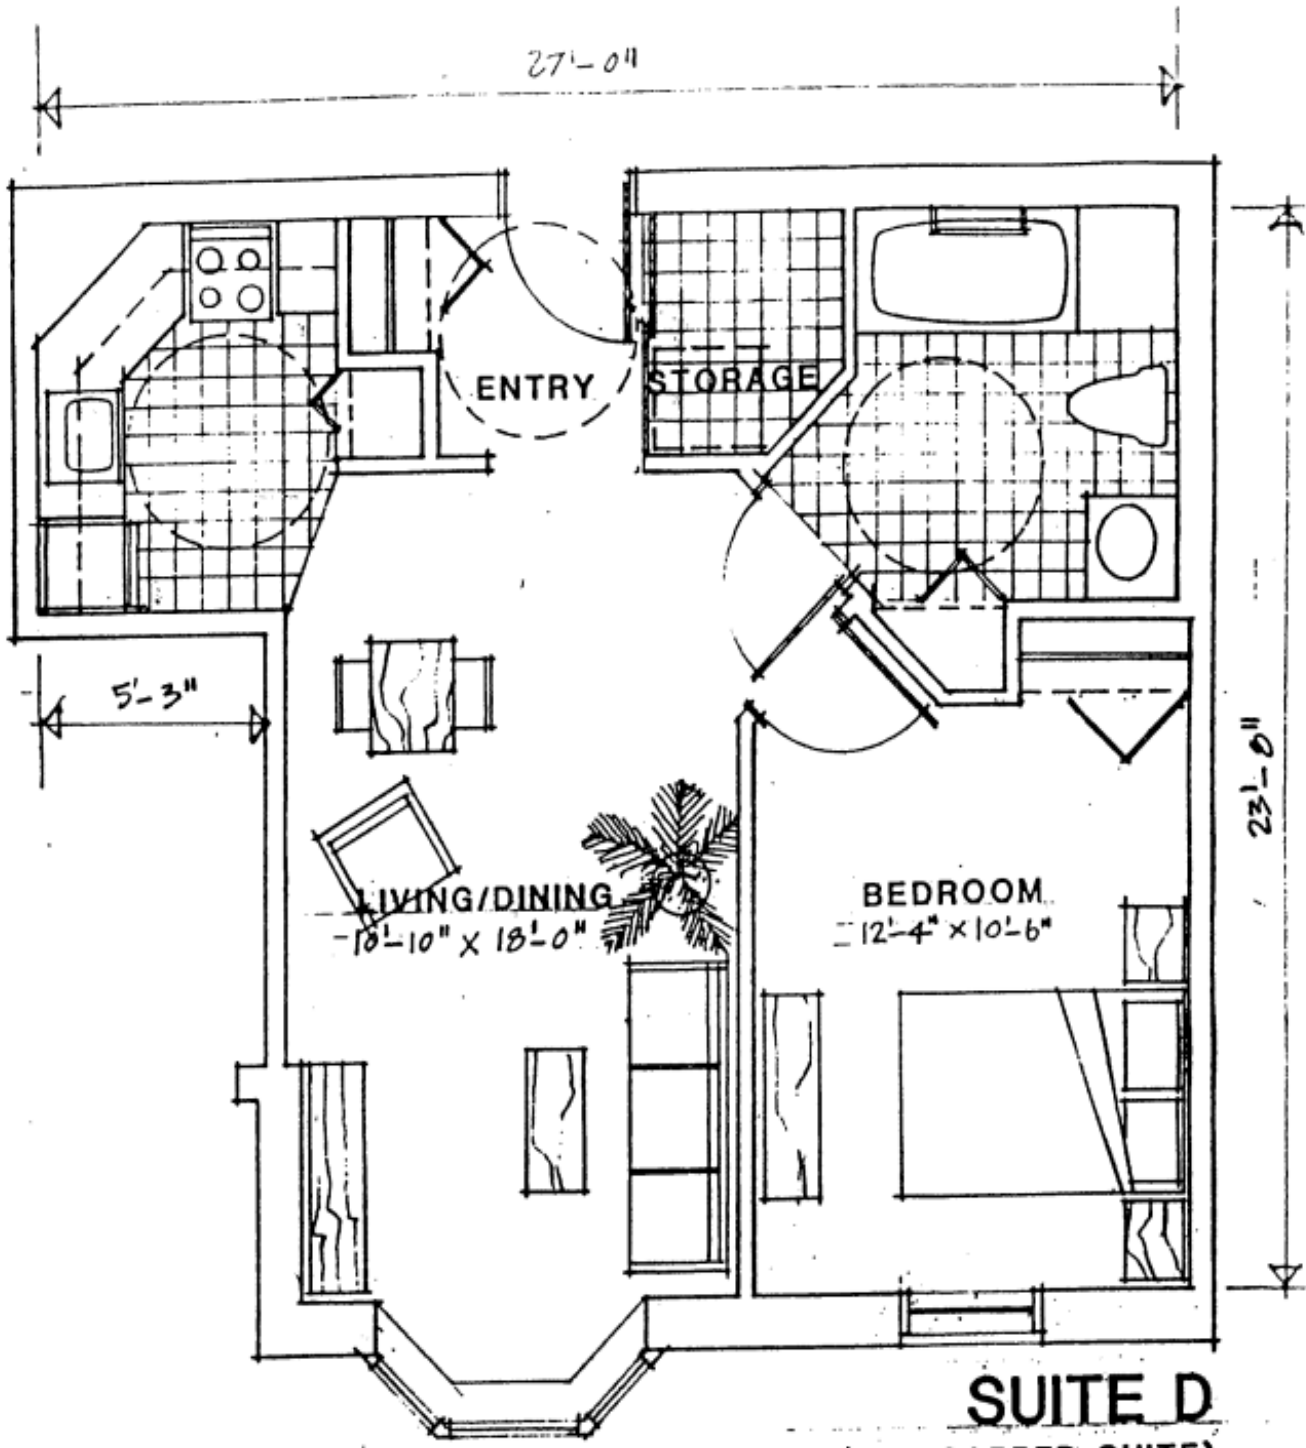

# Villa Cabrini Floor Plans

21'-5"

23'-8"

**SUITE C**  
(554 SQ. FT.)

**SUITE D**  
(HANDICAPPED SUITE).  
(648 SQ. FT.).