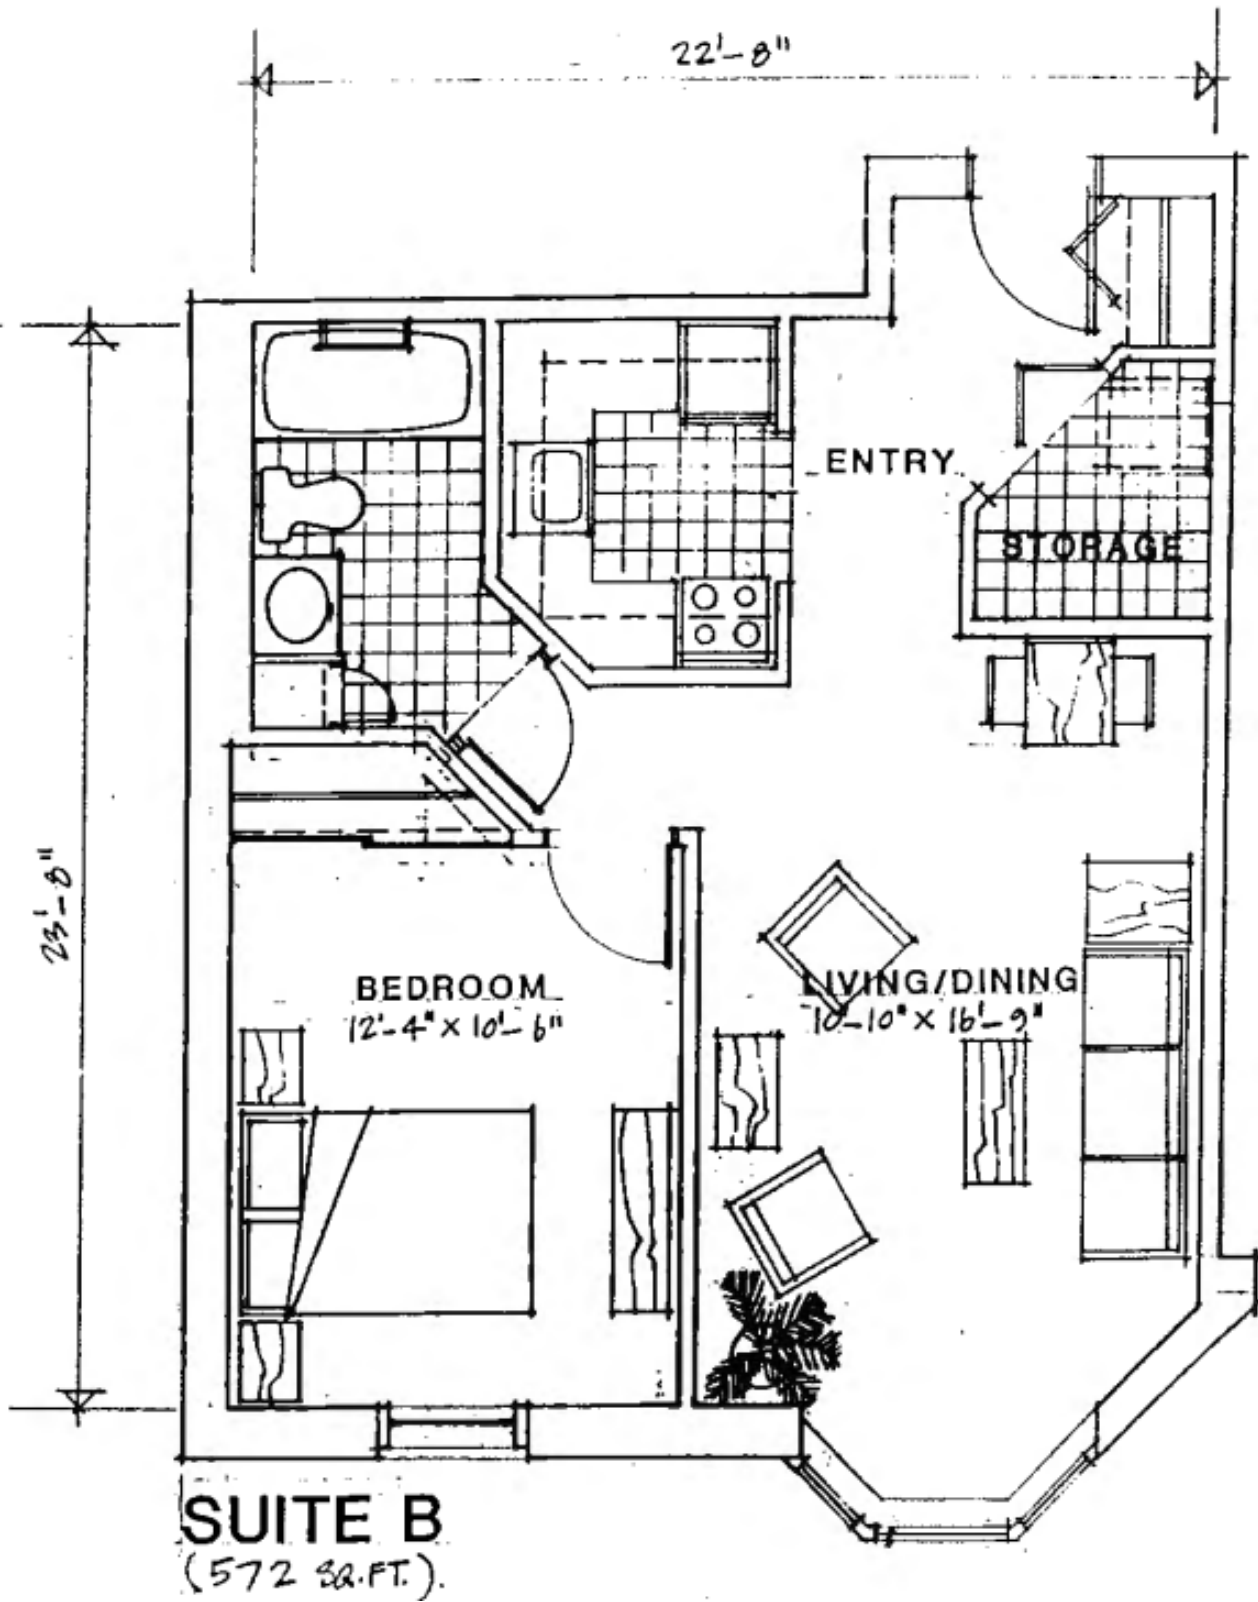

# Villa Cabrini Floor Plans

21'-5"

23'-8"

**SUITE C**  
(554 SQ. FT.)

**SUITE D**  
(HANDICAPPED SUITE).  
(648 SQ. FT.).